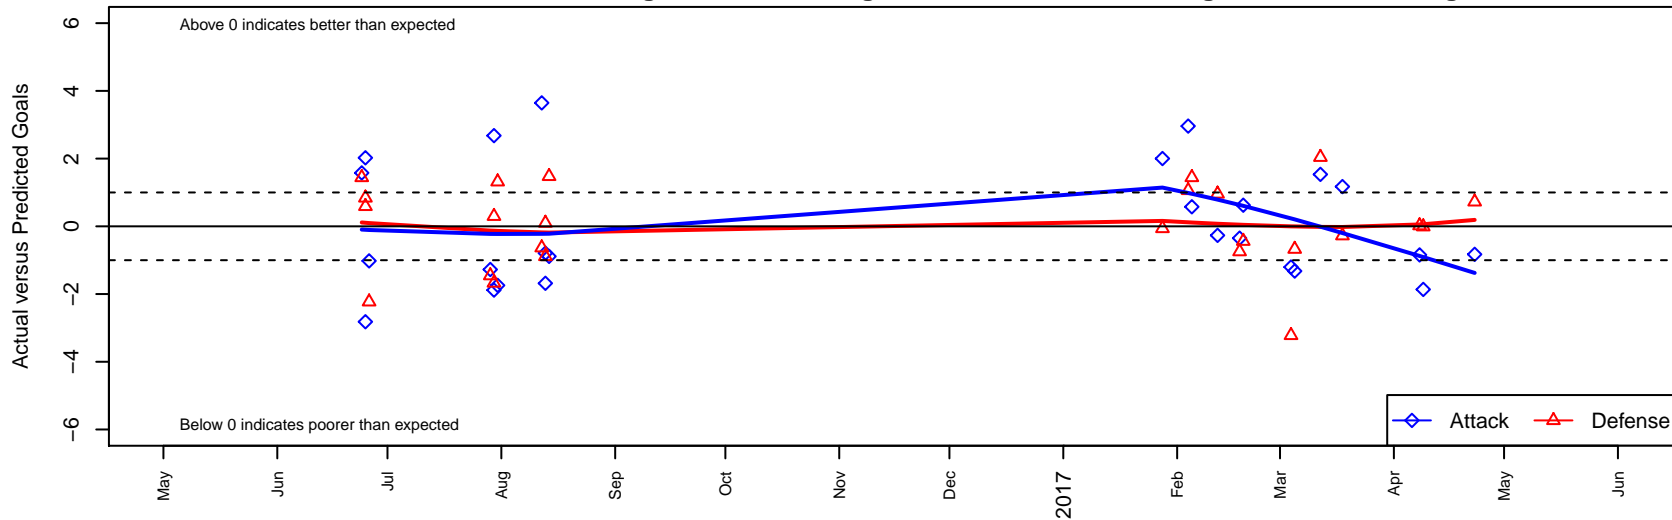

Eastside Timbers White B02

Eastside United FC
 Gresham, OR
 B02 total strength=1173
 attack=4.45 defense=2.99
 spr league = Win OYS B02 Div 1 Yellow
 notes= Anderlecht

alt names used:
 EASTSIDE TIMBERS ET U15B WHITE (OR)
 Eastside Timbers 02B White
 EASTSIDE TIMBERSET WHITE B02
 Eastside Timbers 02B White
 Eastside Timbers 02B White

Eastside Timbers White B02
 Dots are actual minus expected GF (blue circles) and GA (red triangles).
 Blue line is smoothed change in attack strength. Red is smoothed change in defense strength.

**attack and defense variance (black dot)
relative to other teams
and top 10 in region**

**attack and defense rating
relative to others at age
and all opponents in last 13 months**

**attack and defense rating
relative to others at age
and all opponents in last 13 months**

Performance relative to 13 month average

Performance relative to 13 month average

Distribution of opponents
 Red = Lose zone, Blue = Win zone, Green = Even
 Black line separates win/lose zones

lot. A=Neither has attack advantage, B=Opponent has both attack and defense advantage, C=Opponent has both attack and defense disadvantage, D=Both have