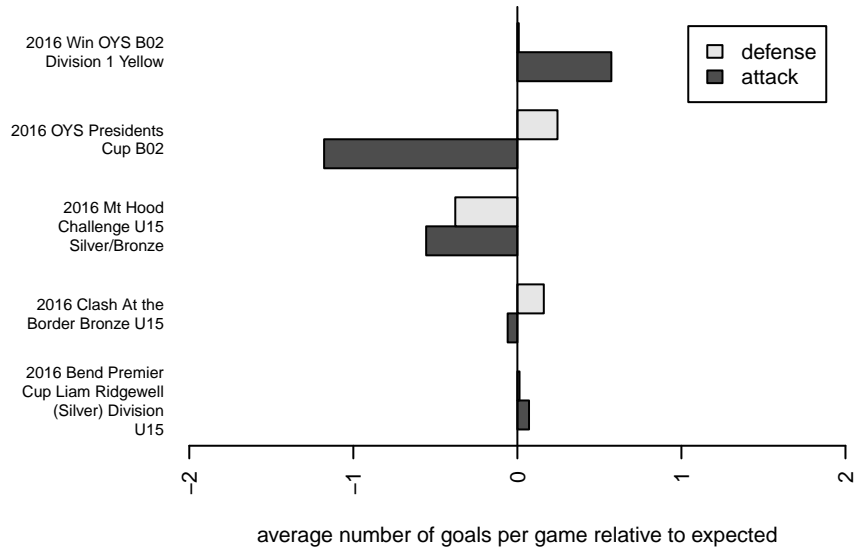

Eastside Timbers White B02

Eastside United FC
 Gresham, OR
 B02 total strength=1173
 attack=4.45 defense=2.99
 spr league = Win OYS B02 Div 1 Yellow
 notes= Anderlecht

alt names used:
 EASTSIDE TIMBERS ET U15B WHITE (OR)
 Eastside Timbers 02B White
 EASTSIDE TIMBERSET WHITE B02
 Eastside Timbers 02B White
 Eastside Timbers 02B White

Eastside Timbers White B02
 Dots are actual minus expected GF (blue circles) and GA (red triangles).
 Blue line is smoothed change in attack strength. Red is smoothed change in defense strength.

**attack and defense variance (black dot)
relative to other teams
and top 10 in region**

**attack and defense rating
relative to others at age
and all opponents in last 13 months**

**attack and defense rating
relative to others at age
and all opponents in last 13 months**

Performance relative to 13 month average

Performance relative to 13 month average

Distribution of opponents
 Red = Lose zone, Blue = Win zone, Green = Even
 Black line separates win/lose zones

lot. A=Neither has attack advantage, B=Opponent has both attack and defense advantage, C=Opponent has both attack and defense disadvantage, D=Both have